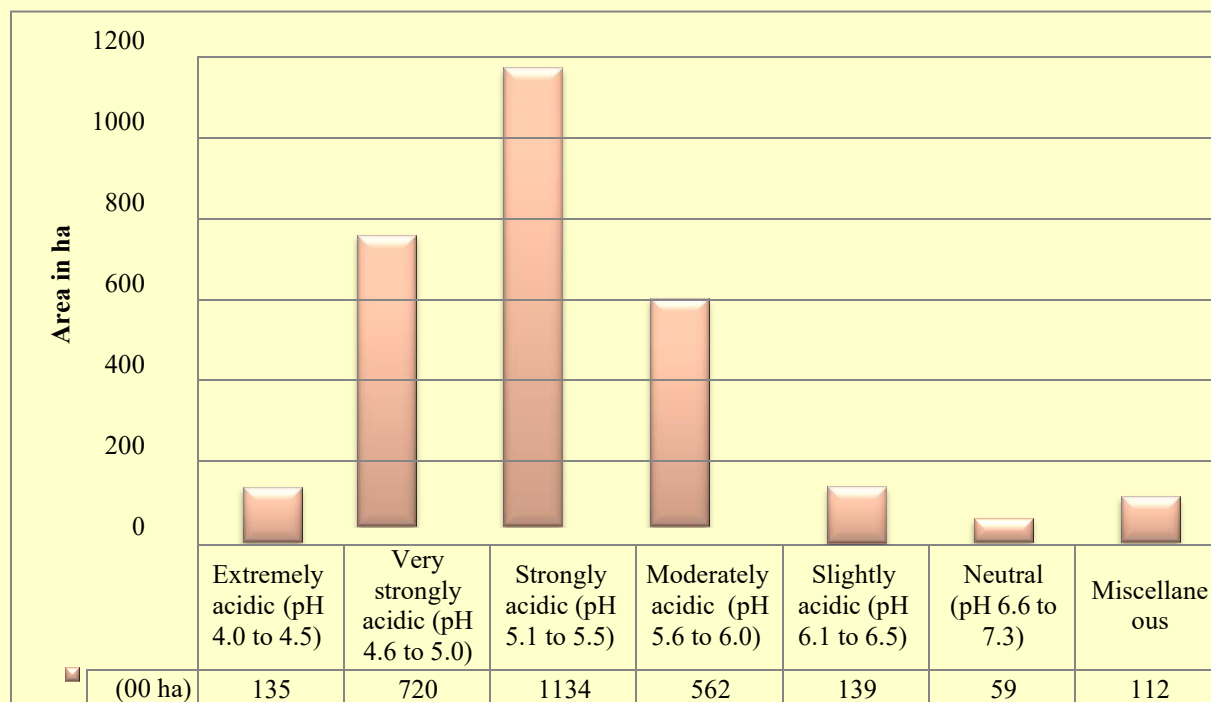

- a) Heavy Clays: This soil is locally known as Kewal Soil. This soil becomes hard when dry and sticky when wet. This soil can hold moisture for a longer period and as a result considered to be favourable for Rabi crops.
- b) Sandy Soil: This soil is locally known as Balsundar and consists of course sand to a large extent and facilitates production of Paddy, Fruits and vegetables.
- c) Loamy Soil: This soil is locally name as Dorasa and consists of sand and clay. This soil is suitable for growing sugarcane.

In terms of common terminology the classification of soil and %age area is listed below:

Table-11

Sl. No.	Major Soils (common names like red ,sandy ,loam deep soils (etc.,))*	Area ('000 ha)	Percent (%) of total
1	Sandy loam	135.40	47
2	Red loam (Moram)	123.88	43
3	Grey soil	28.81	10

The soil acidity and fertility status in terms of soil reaction, Organic Carbon, Macronutrients [nitrogen (N), phosphorus (P) and potassium (K) are considered as primary nutrients and sulphur (S) as secondary nutrient], micronutrients [iron, manganese, zinc, copper, boron) is indicated in following pie charts.

A: Soils Under Different Reaction Classes And Area

Figure-5a