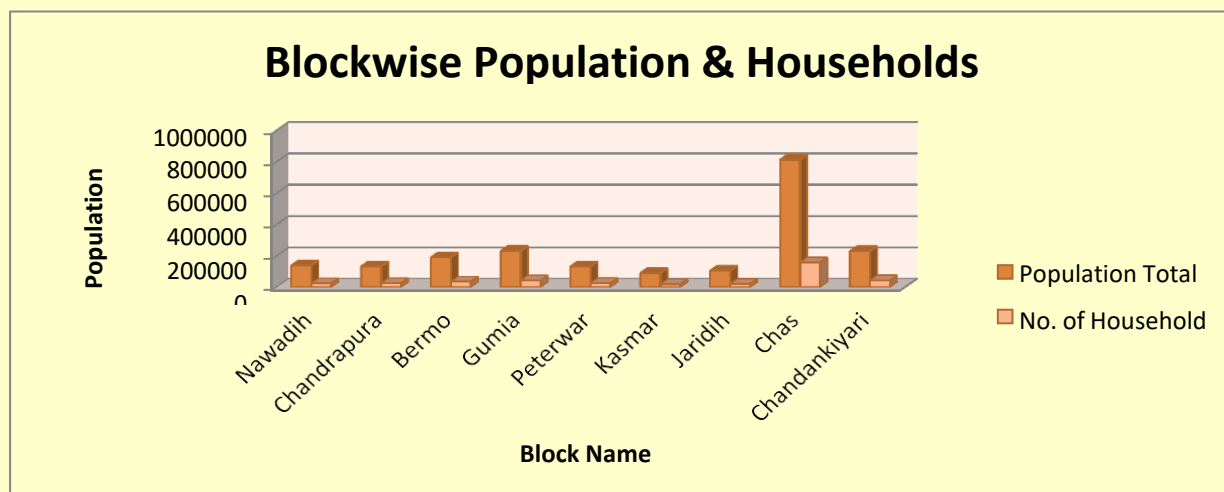

The percentage of decadal growth of population of Bokaro district for (2001-2011) is 16.08%. The demographic profile of Bokaro district is given below:

Table-2

Sl. No.	Particulars	Data	Remarks
1.	Population in Nos.	2062330	5 th in state
2.	Area in sq.km	2881	13 th in state
3.	Population per sq.km.	715 persons per sq.km	2 nd densely populated district against the state's 414
4.	Sex-ratio	922	22 nd , against the state's 949.
5.	Least Populated Villages	Population - 9	Choli (under Kasmar C.D. Block)
6.	Most populated village	Population - 11117	Tantri (under Jaridih C.D. Block)
7.	Economy of the district	Mainly depends on cultivation or related work.	More than 40% of the total workers are engaged in Primary sector.
8.	Block with highest number of villages	128	C.D. Block Chandankiyari
9.	Block with lowest number of villages	3	C.D. Block Bermo
10	Village with largest area	3250.23 hectare	Barki Punu (under Gumia C.D. Block)
11	Village with smallest area	13.43 hectare	Dhekbera (under Chandankiyari C.D. Block)

The blockwise details of rural Households and Population are shown in following Bar Chart.

Figure-2

1.2.01 Important Statistics

Table-3

		State		District	
Number of Villages	Total	32394		635	
	Inhabited	29492		611	
	Uninhabited	2902		24	
Number of Towns	Statutory	40		2	
	Census	188		25	
	Total	228		27	
Number of Households	Normal	6237147		393439	
	Institutional	11513		1072	
	Houseless	6121		407	
Population : Total	Persons	32988134		2062330	
	Males	16930315		1072807	
	Females	16057819		989523	
Rural	Persons	25055073		1078686	
	Males	12776486		554954	
	Females	12278587		523732	
Urban	Persons	7933061		983644	
	Males	4153829		517853	
	Females	3779232		465791	
Percentage Urban Population		24.05		47.70	
Decadal Population Growth 2001-2011		Number	%age	Number	%age
	Persons	6042305	22.42	284668	16.01
	Males	3045278	21.93	134371	14.32
	Females	2997027	22.95	150297	17.91